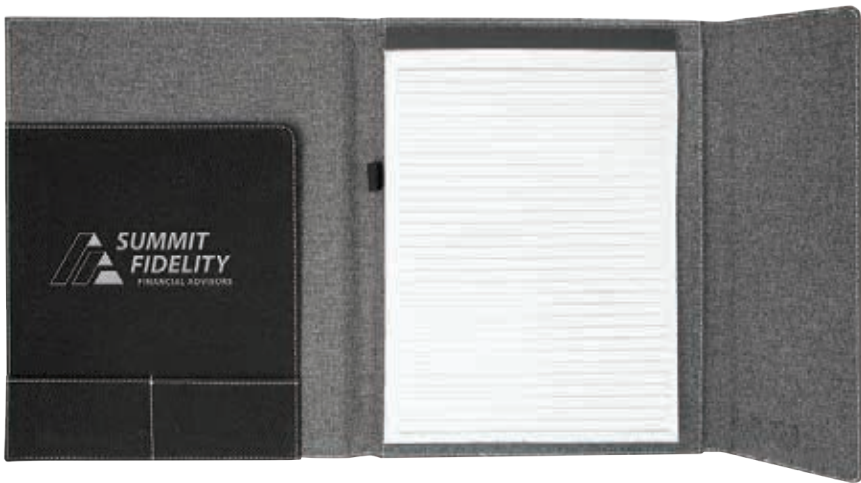

GFT1215 - Gray with Black
GFT1216 - Black with Gray
GFT1217 - Rawhide with Gray

Canvas Portfolio
Size: 9 1/2" x 12"

$30.00