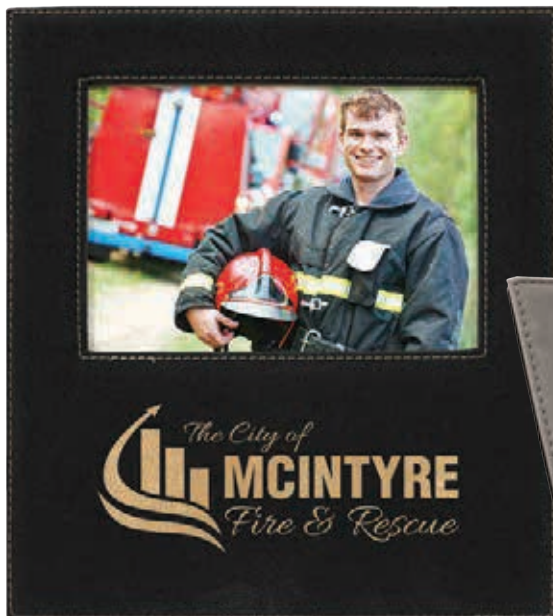

- LLF30146 - Light Brown
- LLF30346 - Black/Gold
- LLF30446 - Rawhide
- LLF30546 - Gray
- LLF30946 - Black/Silver
- LLF31146 - Teal
- LLF31246 - Blue/Silver
- LLF31346 - Bamboo

4" x 6" Photo Frame with Personalization Area

$24.00